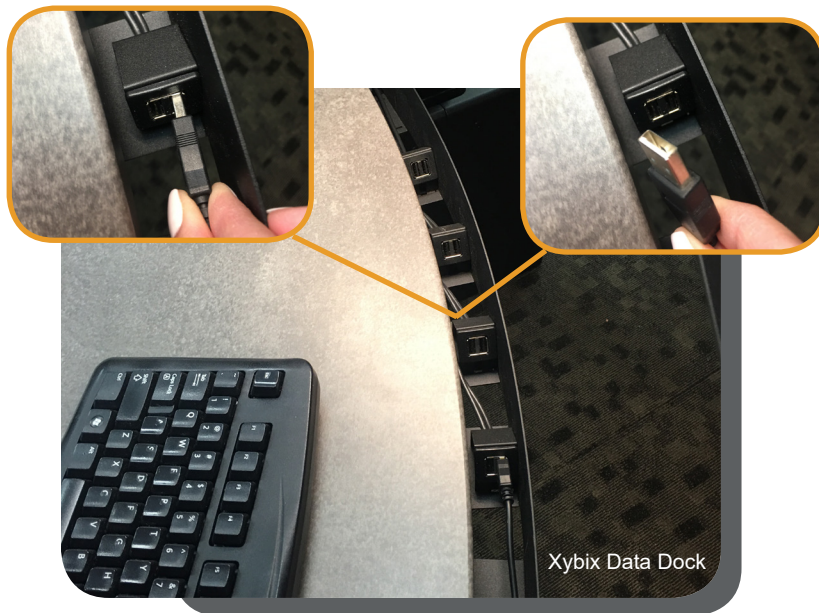

## Easily swap out keyboards and mice with plug and play connectivity.

Data Dock brings simplicity to your fingers, allowing users to quickly connect and disconnect keyboards and mice without interruption to work activities.

### Data Dock Features

- Data Dock is a USB connector hub in the cable trough of the Xybix keyboard front work surface.
- It allows for easy user access to USB cable ports.
- Data Dock allows users to easily add/change keyboards, mice and other personal electronics without having to access the CPU unit.
- Wiring is concealed and organized in convenient cable trough, eliminating dangling cords and clutter.

### Customized Port Options

- USB
- Network (CAT6)
- 16 USB Max or 12 USB & 2 CAT6