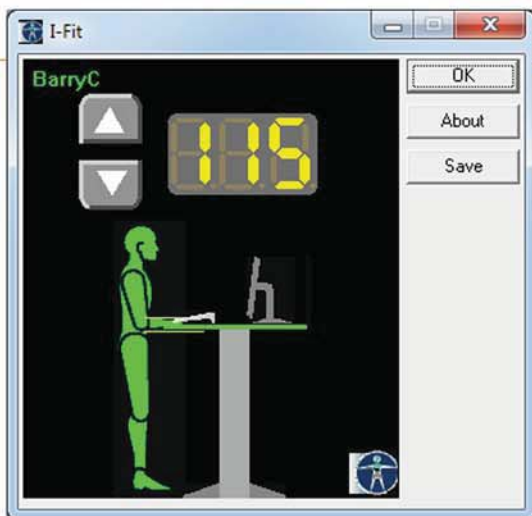

I-Fit Personal Ergonomic Adjustment Software.

I Fit. You Fit. We All Fit. With iFit.

Workers of all sizes from the 5th to the 95th percentile get the precise ergonomic height adjustment with our patent pending, exclusive I-Fit Personal Ergonomic Adjustment Software.

Once established, optimum individual heights for the keyboard and monitor surfaces are easily achieved using I-Fit .

With a simple click, each worker can instantly adjust any station to his/her personal ergonomic settings with effortless precision.

I-Fit's easy to use one-touch system provides a visual aid to ensure users find their correct setting which is indicated in "green". Desktop-mounted controls make it a snap to adjust the two worksurface heights to the correct numbers for each individual using the station.

Digital desktop display

- Located on desktop surface, the digital readout displays your I-Fit number

Workers of all sizes enjoy optimal ergonomic positioning – seated or standing – with just one click. Managers get reporting features and peace of mind that their team is working smart.